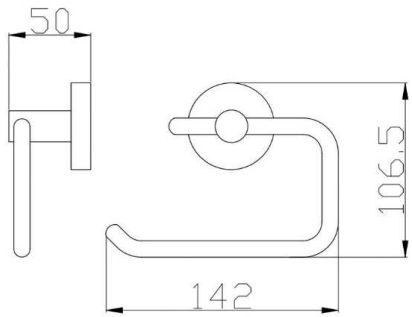

Unit 1, 403 Great Western Highway, Wentworthville NSW 2145 T 02 9840 1777 F 02 9840 1711 W www.srlsps.com.au ABN 97 099 083 084 ACN 099 083 084

RABANA ACCESSORIES

BOSS-RAB-TR

BOSS-RAB-TRD-600

BOSS-RAB-TRS-600