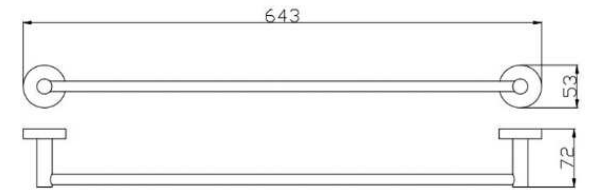

Unit 1, 403 Great Western Highway, Wentworthville NSW 2145 T 02 9840 1777 F 02 9840 1711 W www.srlsps.com.au ABN 97 099 083 084 ACN 099 083 084

RABANA ACCESSORIES

BOSS-RAB-TR

BOSS-RAB-TRD-600

BOSS-RAB-TRS-600