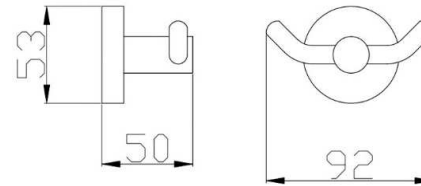

BOSS-RAB-RHD