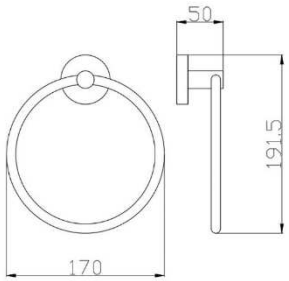

Unit 1, 403 Great Western Highway, Wentworthville NSW 2145 T 02 9840 1777 F 02 9840 1711 W www.srlsps.com.au ABN 97 099 083 084 ACN 099 083 084

RABANA ACCESSORIES

BOSS-RAB-TR

BOSS-RAB-TRD-600

BOSS-RAB-TRS-600