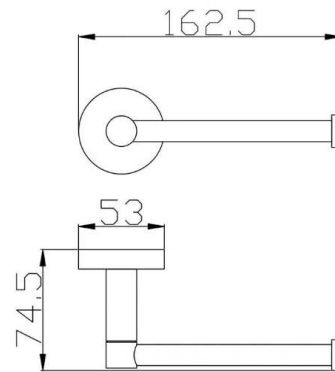

BOSS-RAB-TRHS