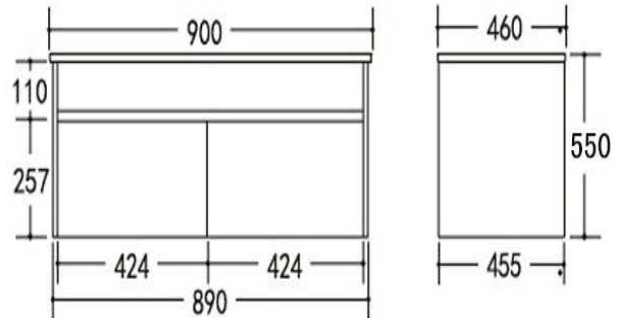

MILANO 900mm WALL HUNG VANITY

BOSS-MIL-VAN-900-C (Left Hand or Right Hand draws)

900x460x550mm

White

Soft closing Doors

1 Tap hole

32mm overflow waste

Wall Hung